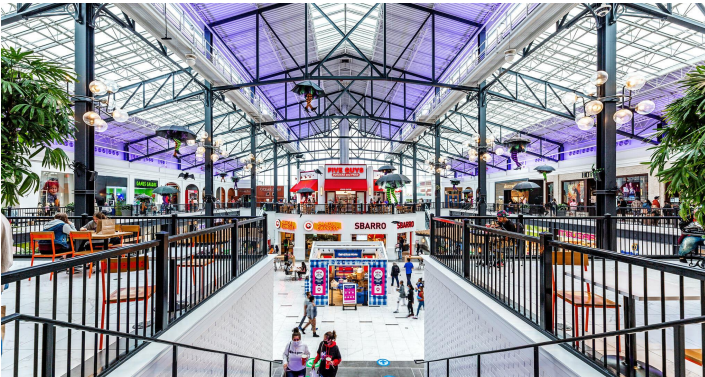

# OUR PROJECTS

Crew Stadium

JPMorgan Chase Polaris Campus

Columbus Convention Center

Eldorado Gaming Scioto Downs

Easton Station

OSU Outpatient Care Dublin

Columbus Metropolitan Library