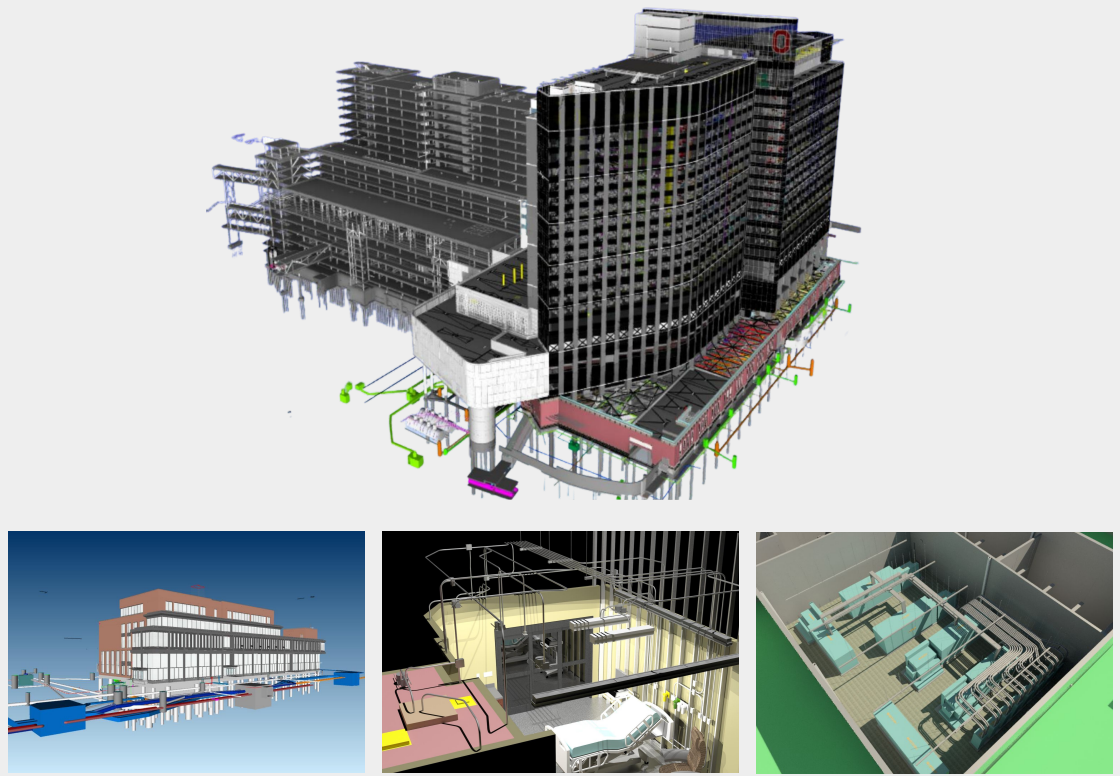

WHY TSG?

An Experienced, Skilled Workforce

From megasites to quick-turn, our 800+ Electricians and Technicians bring power and connectivity to projects of every shape and size. To scale our efforts, we also work with well-established partners across the country.

One Team, Seamless Integration

Our 100+ preconstruction, project operations, safety, and support professionals enable us to seamlessly integrate services such as Engineering, VDC, Prefabrication, Logistics, and Procurement, directly into projects.

Industry-Leading Safety

Our in-house Safety team is among the most robust and effective in our industry. In fact, our EMR, TRIR, and DART ratings are all well below industry averages.

SPOTLIGHT: BUILDING INFORMATION MODELING

Our team of VDC electricians and BIM modelers give our customers and project teams a deeper level of clarity on workflow, space utilization, product selection, prefabrication needs, and overall constructability. With LOD 500 3D models at our fingertips, we can prepare, construct, and complete even more efficiently.

BIM Capabilities:

- 3D BIM Modeling
- BIM Coordination Lead
- 3D Scanning
- Clash Detection / Resolution
- As-Built Models
- Shop / Install Drawings
- Trimble Points
- 4D Schedule BIM Integration
- 5D Cost BIM Integration

60+ IN-HOUSE
VDC Electricians + BIM Modelers